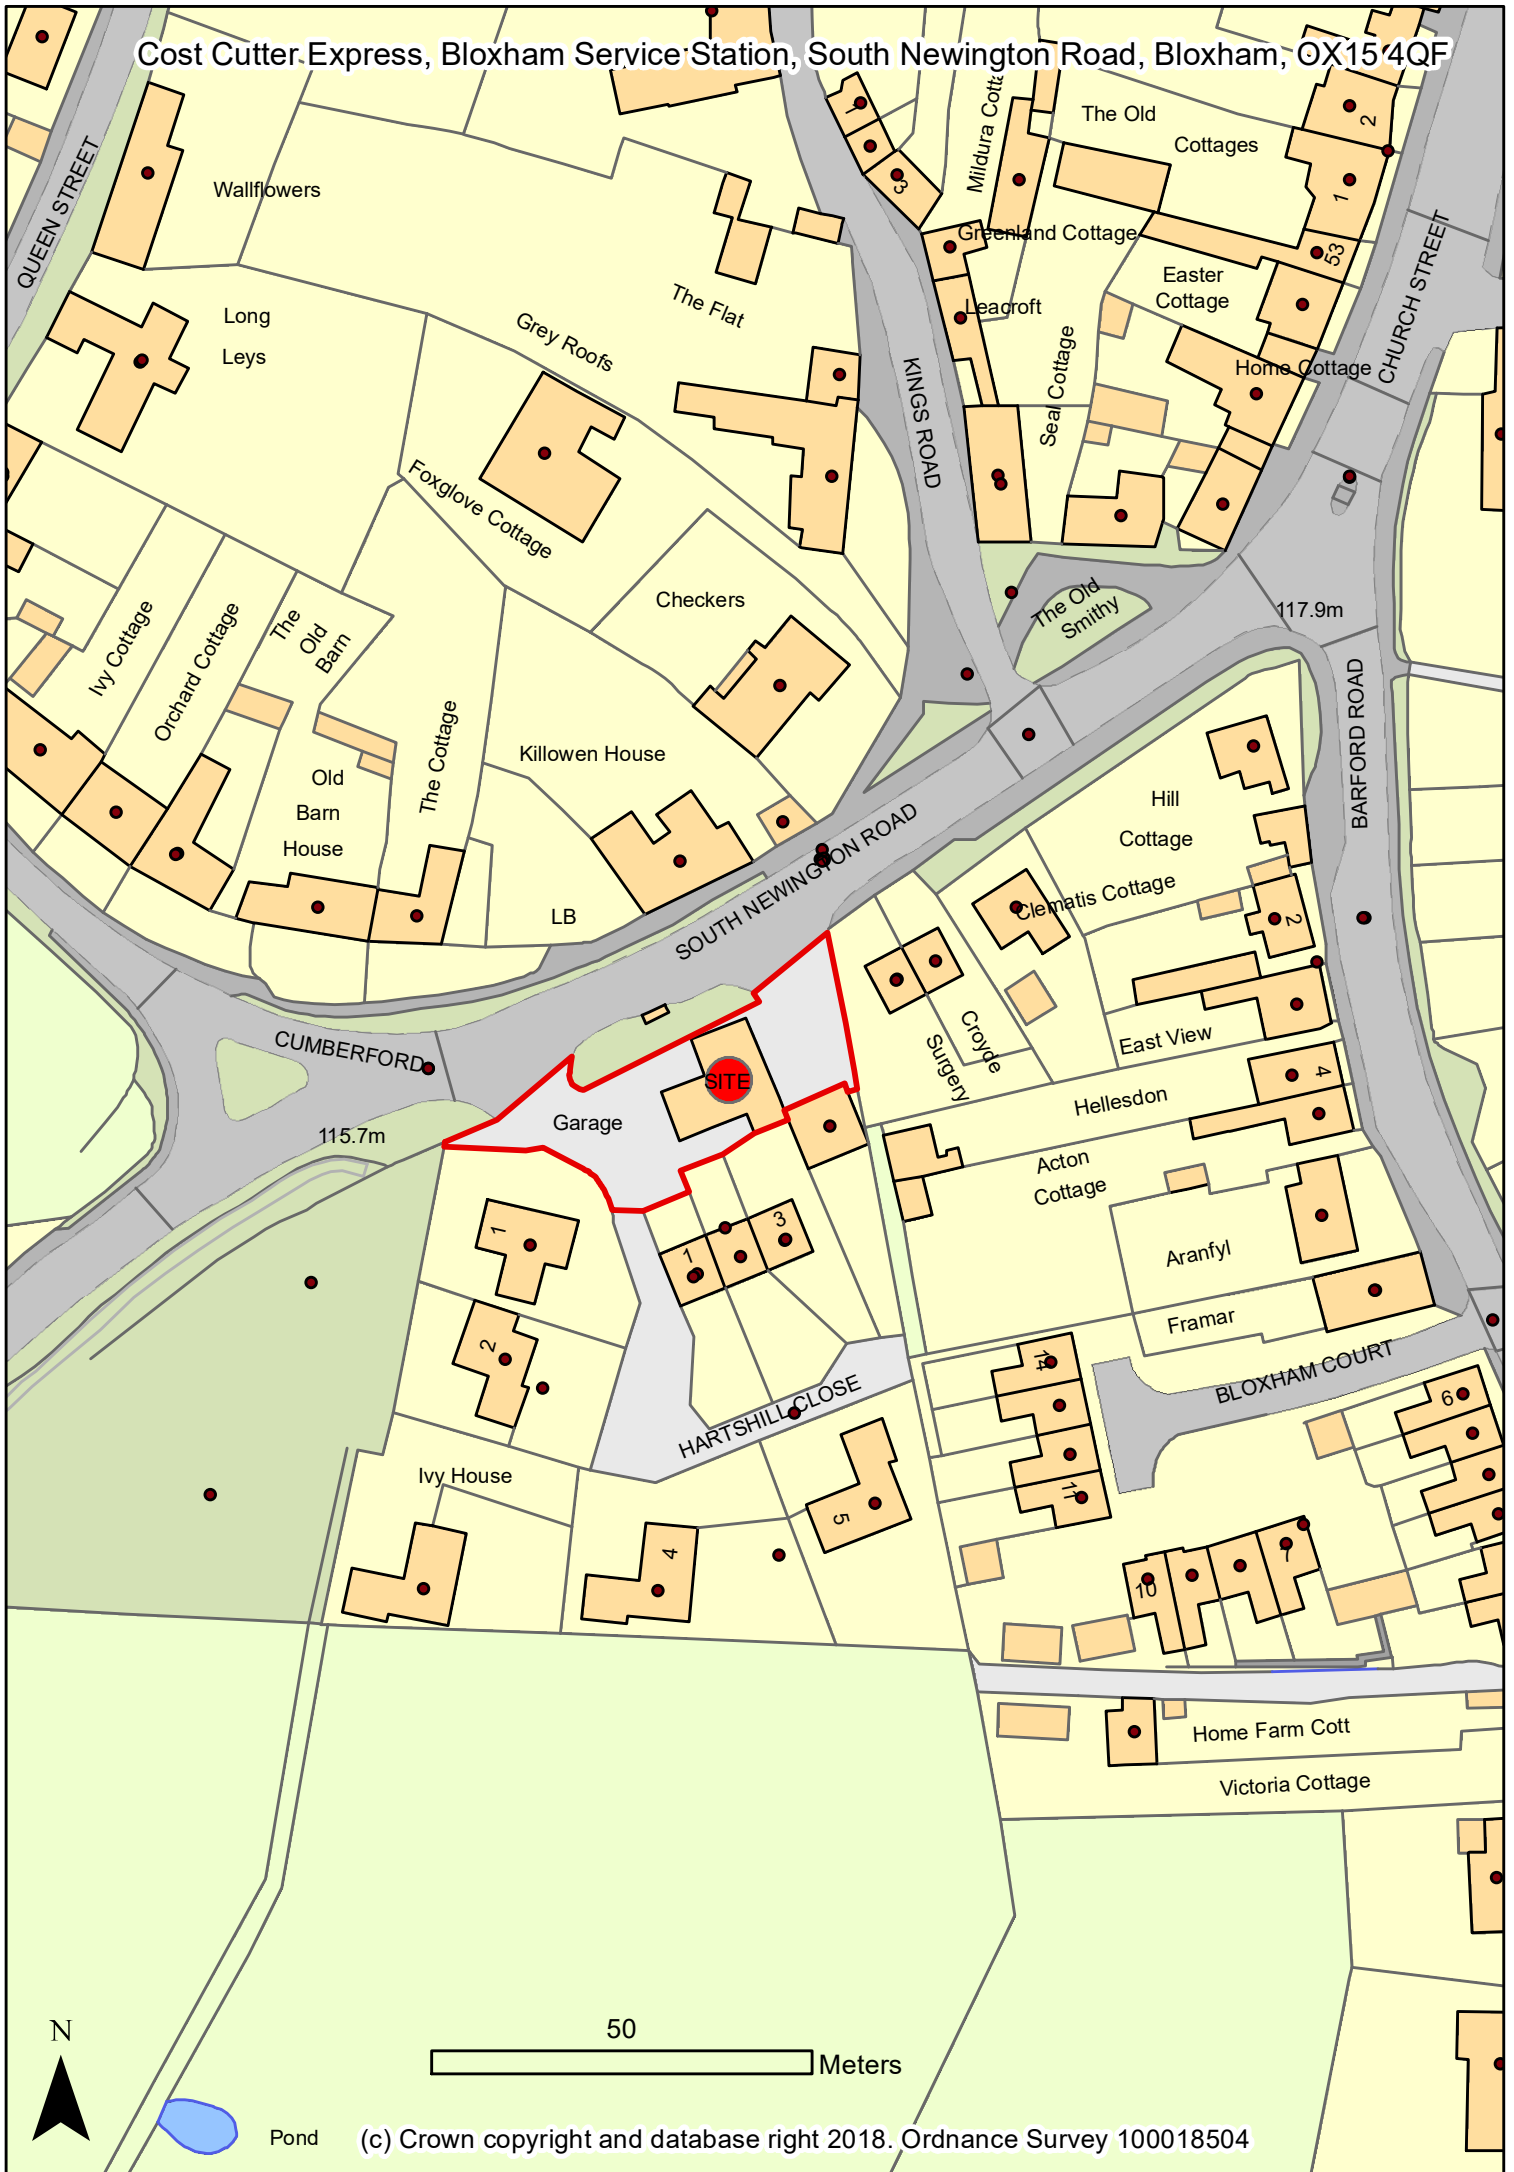

Cost Cutter Express, Bloxham Service Station, South Newington Road, Bloxham, OX15 4QF

Pond

(c) Crown copyright and database right 2018. Ordnance Survey 100018504